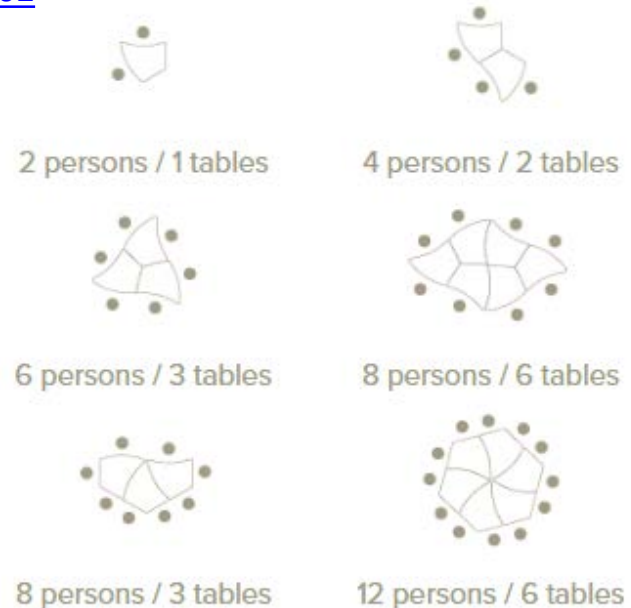

Video demo of different ways the desk can be set up:

<https://vimeo.com/92789102>

Desk, Student, Aperture Shape, 24" x 40",
(adjustable height 22" - 38") , Laminate Surface

[Click here for laminate surface color options*](#)

Recommended to be set at the following heights:

	For sitting	For standing
TK-1st grade:	25" H	32" H
2nd-3rd grade:	27" H	34" H
4th-8th grade:	29" H	36" H

Order Info: Mfr Part #: CH-AP2440 / Vendor: Concepts / $220 each

*Note: the picture above is to give a general idea of the shape and style of the desk, but is not exact, and does not reflect any specific color. High gloss laminates, especially the lighter and frosty white colors, can be used as a dry-erase surface.