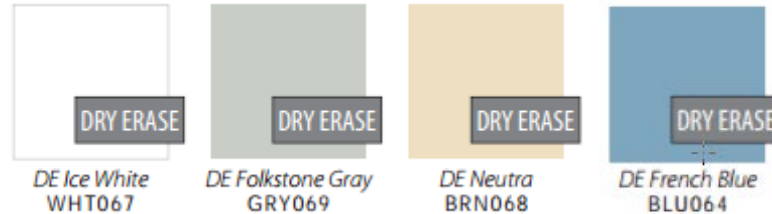

Nest Tables (Half-Moon/Wave)

**Click here for additional color options to match Aperture desks: [Click here for laminate surface color options](#)

Desk, Student, Half-moon/wave (Nest) shape, 30"W x 54"L, (adjustable height 22"-30"H) ,
Dry Erase Surface with black band edge, Specify dry erase surface color (shown above),
(2 placed together make a round table, or can be used in place of the "horseshoe" by slight separation with
teacher in the center) Note: picture is shown in regular laminate, actual table will have dry erase surface.

Recommended to be set at the following heights:

	For sitting
TK-1st grade:	25" H
2nd-3rd grade:	27" H
4th-8th grade:	29" H

Order Info: Mfr Part #: Virco 4000 series #X48NEST54/ Vendor: Virco / $257.33each piece (half)

*Note: the picture above is to give a general idea of the shape and style of the desk, but is not exact, and does not reflect any specific color. High gloss laminates, especially the lighter and frosty white colors, can be used as a dry-erase surface.